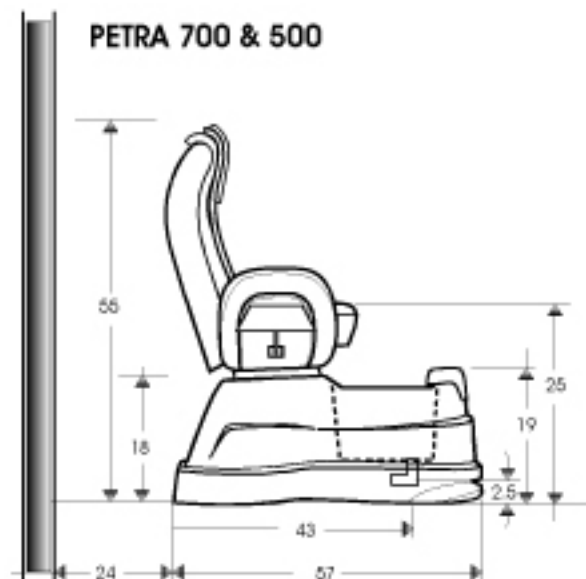

PETRA COLLECTION SPECIFICATIONS

PETRA 700 & 500

HOT & COLD 0.5 inches
Fittings Included

WALL

PETRA 450, 350R, 350V & 300

HOT & COLD 0.5 inches
Fittings Included

Petra Collection Specifications

Capacity	All Petra Series	5 gallons
Power Source	SaniJet	115v, 60Hz
Plumbing Source	Whirlpool Pump	0.5HP, 115VAC, 5.5 Amp, 60Hz (GFCI protected)
Hot & Cold Water	Hot & Cold Water	0.5 inches (Fitting included)
Drain		1.5 inches
Dimension & Weight	Petra 700	57L x 28W x 55H
	Petra 500	57L x 28W x 54H
	Petra 450	57L x 28W x 48H
	Petra 350R or V	57L x 28W x 51H
	Petra 300	57L x 28W x 48H

TOTAL AMPS PER SPA : 10.6 Amp

Due to continuous improvements on all our products; specifications, characteristics, packing, colors, designs are subject to change without notice