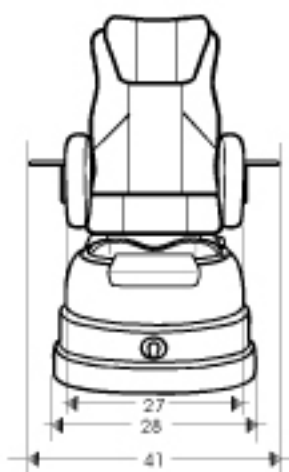

PETRA COLLECTION SPECIFICATIONS

PETRA 700 & 500

HOT & COLD 0.5 inches
Fittings Included

WALL

PETRA 450, 350R, 350V & 300

HOT & COLD 0.5 inches
Fittings Included

Petra Collection Specifications

Capacity	All Petra Series	5 gallons
Power Source	SaniJet	115v, 60Hz
Plumbing Source	Whirlpool Pump	0.5HP, 115VAC, 5.5 Amp, 60Hz (GFCI protected)
Hot & Cold Water	Hot & Cold Water	0.5 inches (Fitting included)
Drain		1.5 inches
Dimension & Weight	Petra 700	57L x 28W x 55H
	Petra 500	57L x 28W x 54H
	Petra 450	57L x 28W x 48H
	Petra 350R or V	57L x 28W x 51H
	Petra 300	57L x 28W x 48H