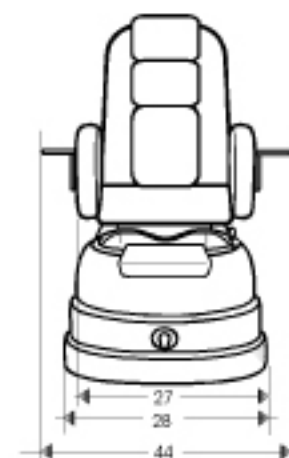

PETRA COLLECTION SPECIFICATIONS

PETRA 700 & 500

HOT & COLD 0.5 inches
Fittings Included

WALL

PETRA 450, 350R, 350V & 300

HOT & COLD 0.5 inches
Fittings Included

Petra Collection Specifications

Capacity	All Petra Series	5 gallons
Power Source	SaniJet	115v, 60Hz
Plumbing Source	Whirlpool Pump	0.5HP, 115VAC, 5.5 Amp, 60Hz (GFCI protected)
Hot & Cold Water	Hot & Cold Water	0.5 inches (Fitting included)
Drain		1.5 inches
Dimension & Weight	Petra 700	57L x 28W x 55H
	Petra 500	57L x 28W x 54H
	Petra 450	57L x 28W x 48H
	Petra 350R or V	57L x 28W x 51H
	Petra 300	57L x 28W x 48H