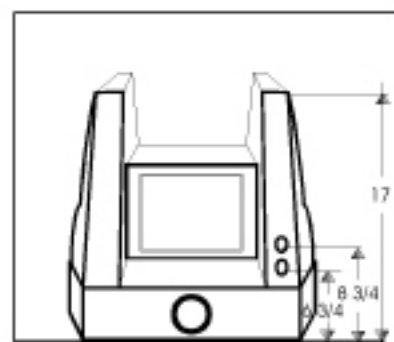

PETRA COLLECTION SPECIFICATIONS

PETRA 700 & 500

HOT & COLD 0.5 inches
Fittings Included

WALL

PETRA 450, 350R, 350V & 300

HOT & COLD 0.5 inches
Fittings Included

Petra Collection Specifications

Capacity	All Petra Series	5 gallons
Power Source	SaniJet	115v, 60Hz
Plumbing Source	Whirlpool Pump	0.5HP, 115VAC, 5.5 Amp, 60Hz (GFCI protected)
Hot & Cold Water	Hot & Cold Water	0.5 inches (Fitting included)
Drain		1.5 inches
Dimension & Weight	Petra 700	57L x 28W x 55H
	Petra 500	57L x 28W x 54H
	Petra 450	57L x 28W x 48H
	Petra 350R or V	57L x 28W x 51H
	Petra 300	57L x 28W x 48H