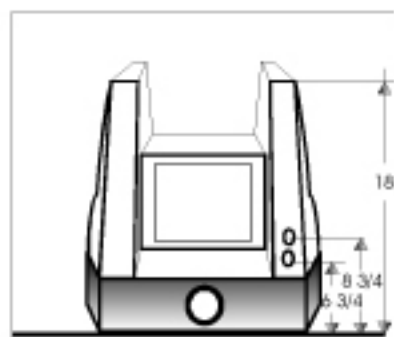

PETRA COLLECTION SPECIFICATIONS

PETRA 700 & 500

HOT & COLD 0.5 inches
Fittings Included

WALL

PETRA 450, 350R, 350V & 300

HOT & COLD 0.5 inches
Fittings Included

Petra Collection Specifications

Capacity	All Petra Series	5 gallons
Power Source	SaniJet	115v, 60Hz
Plumbing Source	Whirlpool Pump	0.5HP, 115VAC, 5.5 Amp, 60Hz (GFCI protected)
Hot & Cold Water	Hot & Cold Water	0.5 inches (Fitting included)
Drain		1.5 inches
Dimension & Weight	Petra 700	57L x 28W x 55H
	Petra 500	57L x 28W x 54H
	Petra 450	57L x 28W x 48H
	Petra 350R or V	57L x 28W x 51H
	Petra 300	57L x 28W x 48H