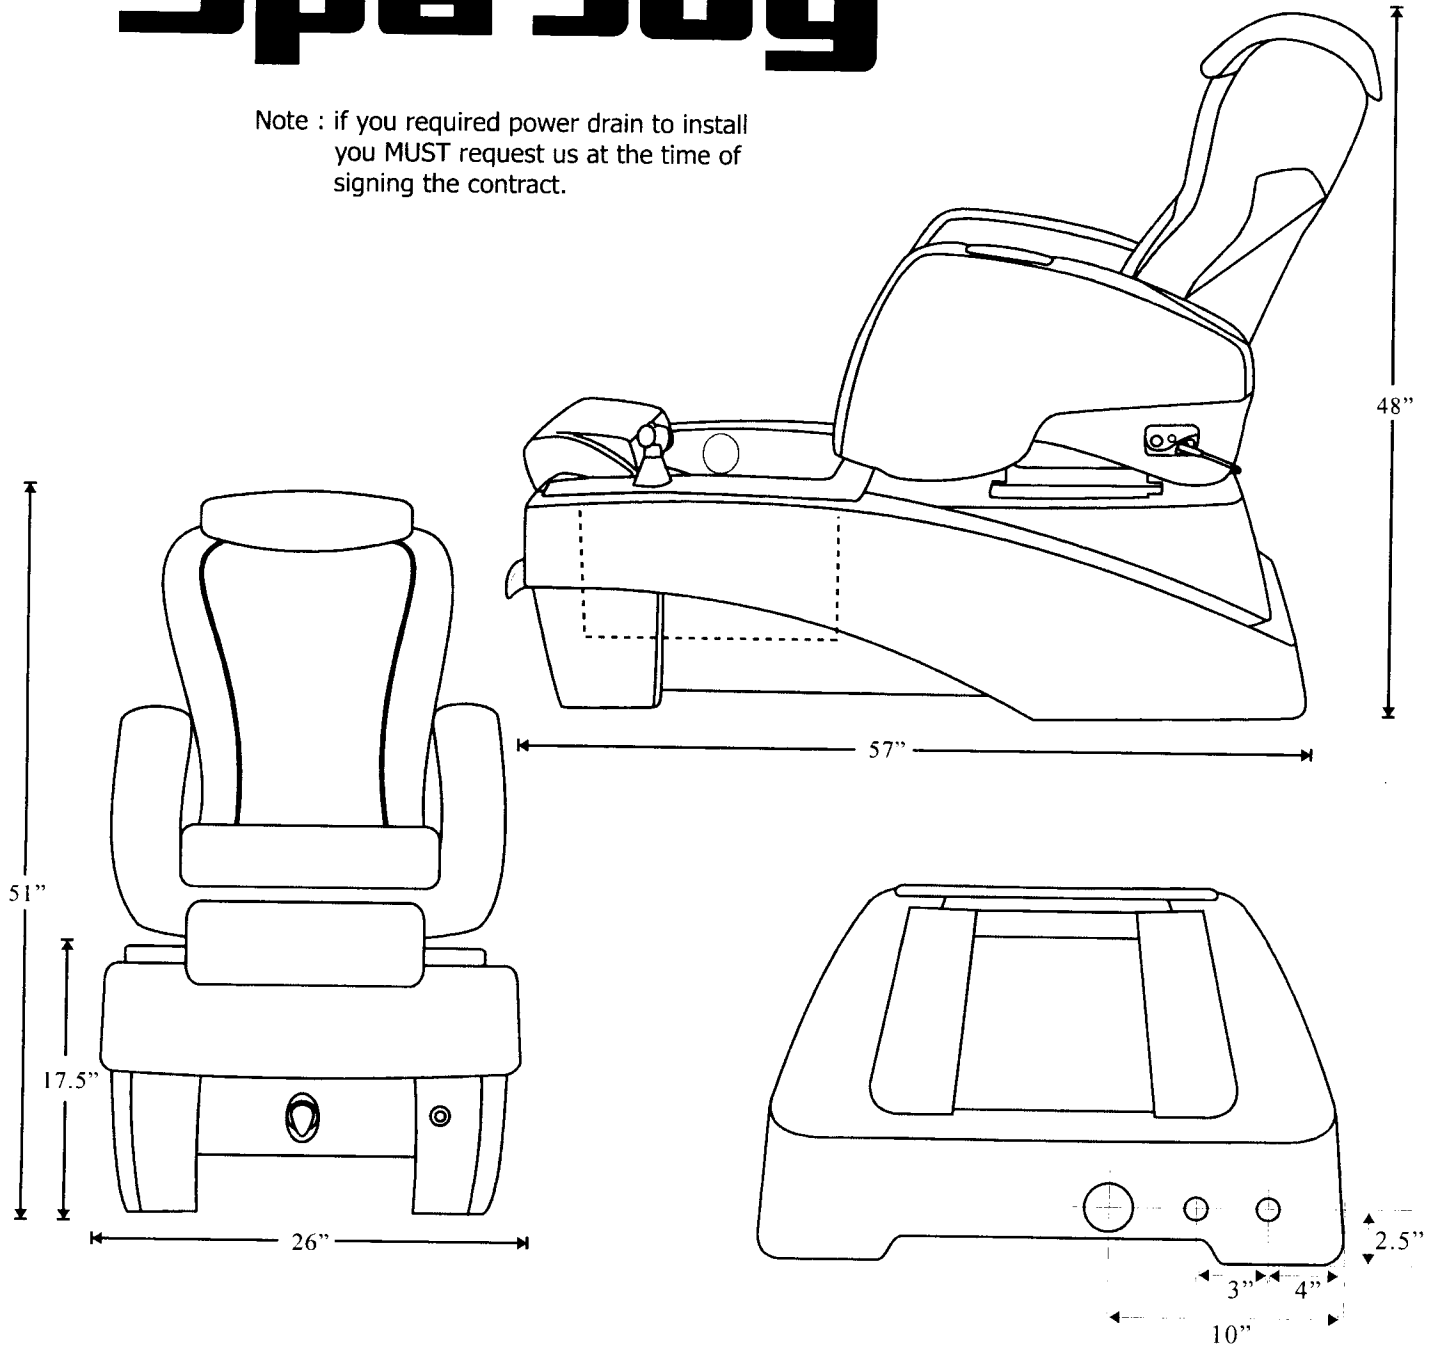

Spa Joy

Note : if you required power drain to install you MUST request us at the time of signing the contract.

Manufactured by :	Model :
Salontech,LLC	SpaJoy
Dimensions:	Prepared by :
Side / Front / Rear View	Salontech,LLC